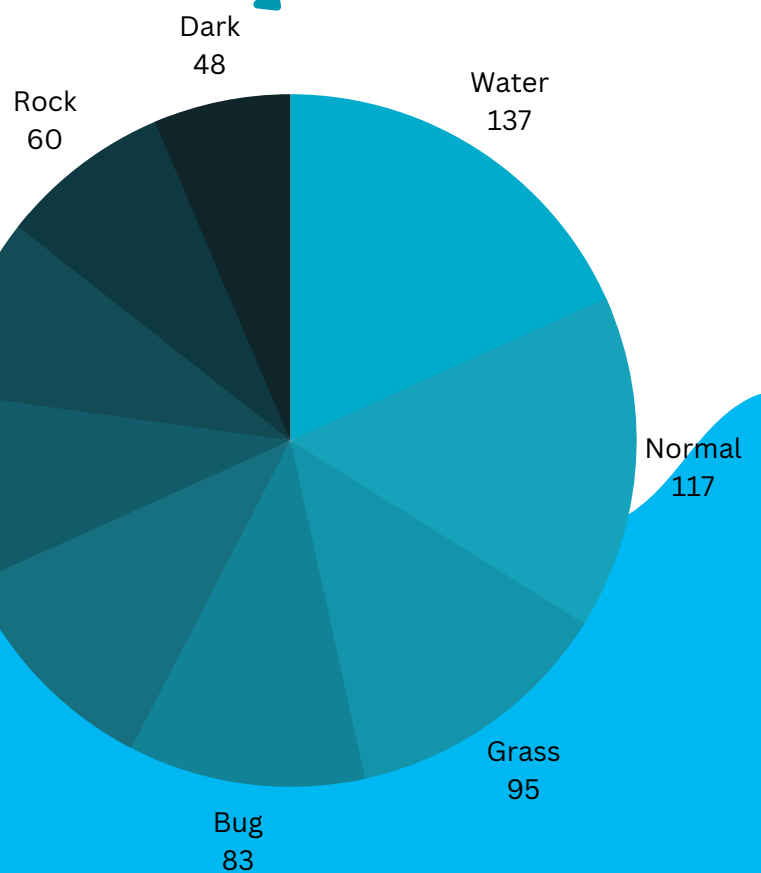

<https://www.thegamer.com/pokemon-gen-i-facts/#originally-you-could-battle-professor-oak>

<https://bulbapedia.bulbagarden.net/wiki/Generation>

facts about water

Pokemon

Amount of water Pokemon in each gen

List of Data

Hp average: 69.74689589

Highest Hp: 255

Speedist Pokemon: 180

Legendary Pokemon: 9

Water as type 1: 137

Highest Attack: 83073

Fun Facts

Water pokemon are the most common

Did you know that Volcanion is the other water and fire pokemon

Slowbro and Slowking Can Devolve

THE COOLEST

POKÉMON

BUG TYPE

SPEEDIEST POKÉMON

The speediest Pokémon is Ninjask with speed at 160! Ninjask is the 3rd speedist Pokemon overall! The average speed for a bug pokemon is 73.3. The slowest pokeomn is Shuckle with a speed of 5.