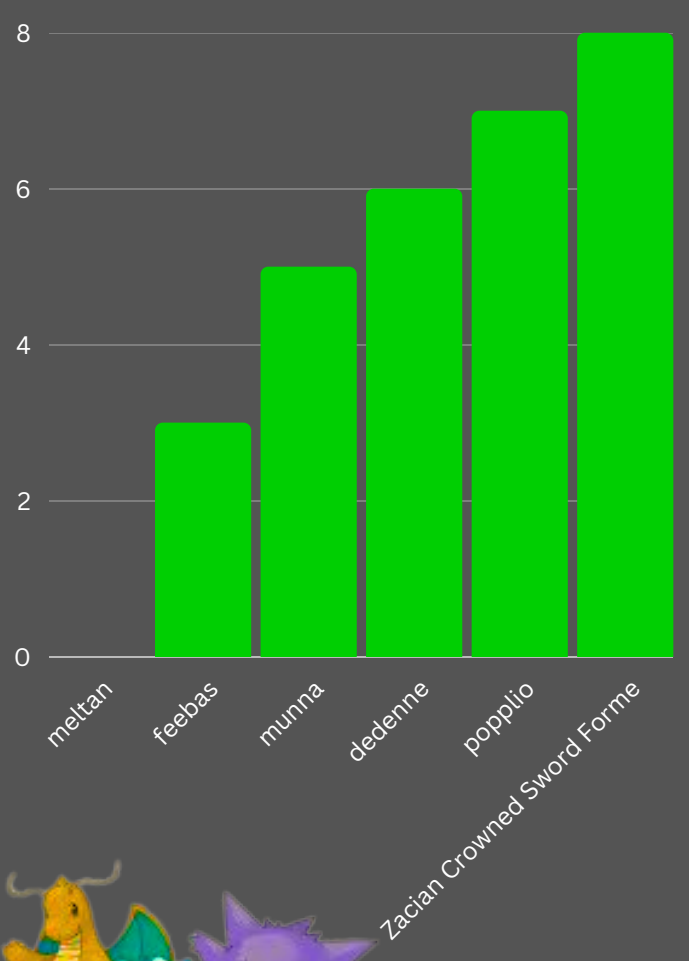

Not Legendary
56

Did you know fact 3

Electric Pokémon aren't common; only four of them were introduced in the third generation.

In this pie chart there are only 7 out of 63 electric Pokémon's that are legendary

FIRE TYPE POKEMON!

there are 5 fire type legendary Pokémon

- Ho-oh
- Entei
- Volcanion
- Moltres
- Heatran

DID YOU KNOW ?

charmander was the first fire pokemon ever created

MEGA BLAZIKEN

has the strongest attack

Talonflame

is the fastest fire pokemon

TOTALS

Did you know that Pikachu was designed after a squirrel?

Fun fact: there is an enzyme named after pikachu!

Rhydon is the 1st Pokémon ever created!

POKEMON

ATTACK

GENERATION

LEGENDARY:

Amount of Pokémon's in each Generation that are Legendary!

DID YOU KNOW?
The first Pokémon game came out in 1996!

SPECIAL ATTACK VS DEFENCE:

Highest Pokémon's Special Attack VS Highest Pokémon's Special Defence: