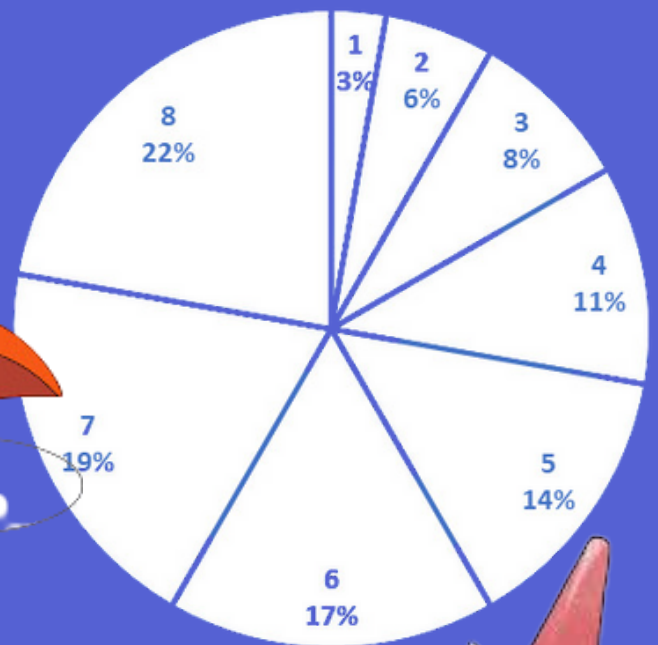

THE COOLEST

POKÉMON

BUG TYPE

SPEEDIEST POKÉMON

The speediest Pokémon is Ninjask with speed at 160! Ninjask is the 3rd speedist Pokemon overall! The average speed for a bug pokemon is 73.3. The slowest pokeomn is Shuckle with a speed of 5.

GENERATION

The most common generation for Bug Pokemon is 8!

TYPE 2

HIGHEST DEFENSE

The pokemon with the highest defense is Shuckle with 230. Shuckle also has the highest sp_defense which is also 230. The average defence for the bug type pokemon is 75. The pokemon with the weakest defense is Blipbug with 20. Although Blipbug has the weakest defense it doesn't have the weakest sp_defense that's Weedle with 20.

HIGHEST HP: 107, BUZZWOLE

Buzzwole has the highest HP out of the Bug Type Pokémon. The HP average of the Bug Type Pokémon is 70.5. The Pokémon with the lowest HP is Shedinja with an HP of 1.

Data from:

<https://data.world/data-society/pokemon-with-stats/workspace/file?filename=Pokemon.csv>