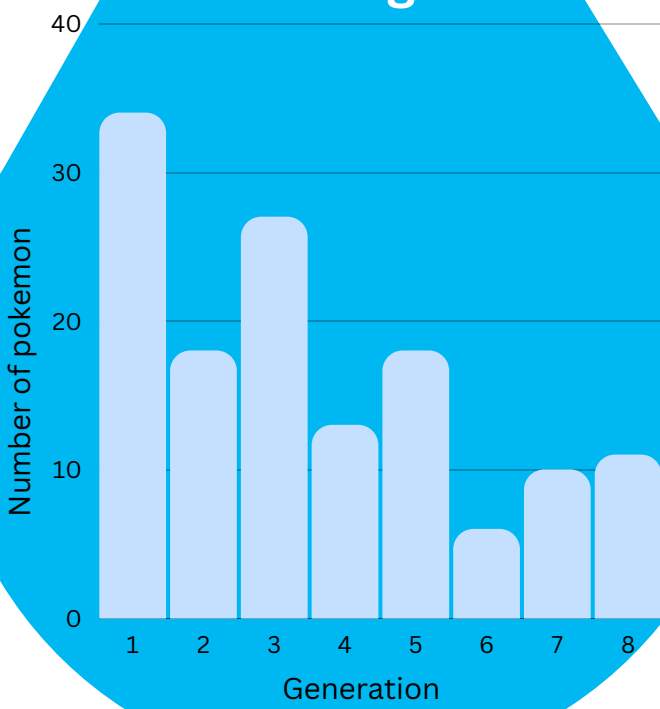

FUN FACT:

Did you know that Pokémon is short for "Poket Monsters" which was the original Japanese name?

How many Pokémon's are in each generation?

This pie graph displays the amount of Pokémon located in each of the 8 generations. The generation with the most Pokémon's is the first generation with 16.7%. The generation with the least Pokémon's is Generation 6 with 8% lying in that group.

<https://www.thegamer.com/pokemon-gen-i-facts/#originally-you-could-battle-professor-oak>

<https://bulbapedia.bulbagarden.net/wiki/Generation>

facts about water

Pokemon

Amount of water Pokemon in each gen

List of Data

Hp average: 69.74689589

Highest Hp: 255

Speedist Pokemon: 180

Legendary Pokemon: 9

Water as type 1: 137

Highest Attack: 83073

Fun Facts