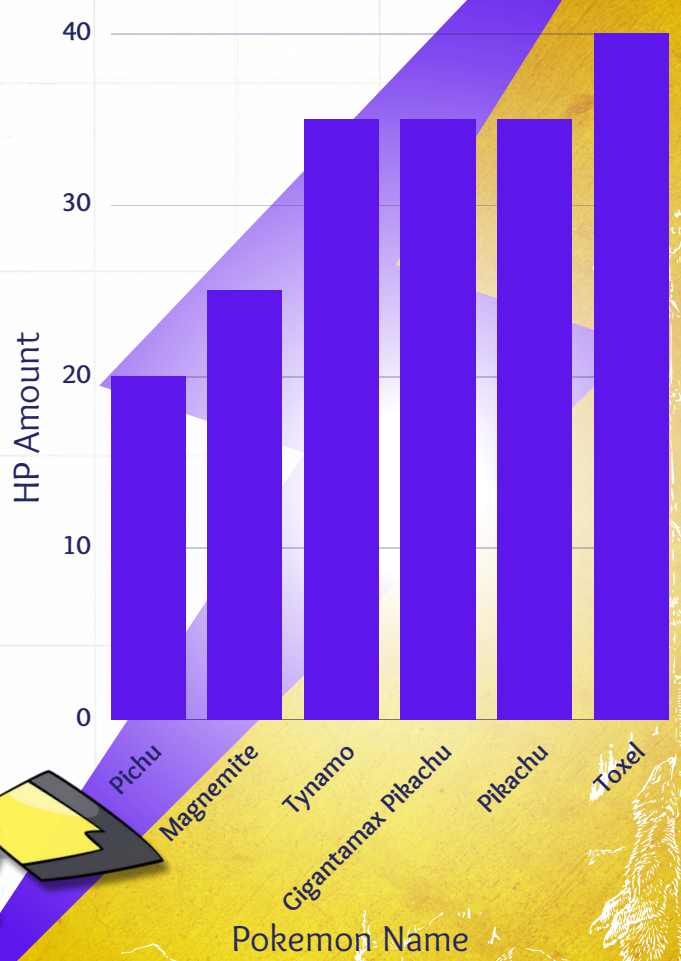

200 speed

Regieleki is the fastest Electric Pokemon

15 speed

Pincurchin is the slowest Electric Pokemon

Most Common Type 1 Pokemon

The average HP for Electric Pokemon is **62**

Type 1

ELECTRIC POKEMON

Electrive has the strongest attack for an Electric Pokemon

123 Attack

63 pokemon have electric as type 1!

Legendary Electric Pokemon

TRUE 11.1%

FALSE 88.9%

Lowest HP of Electric Pokemon

Source: <https://data.world/data-society/pokemon-with-stats/workspace/file?filename=Pokemon.csv>