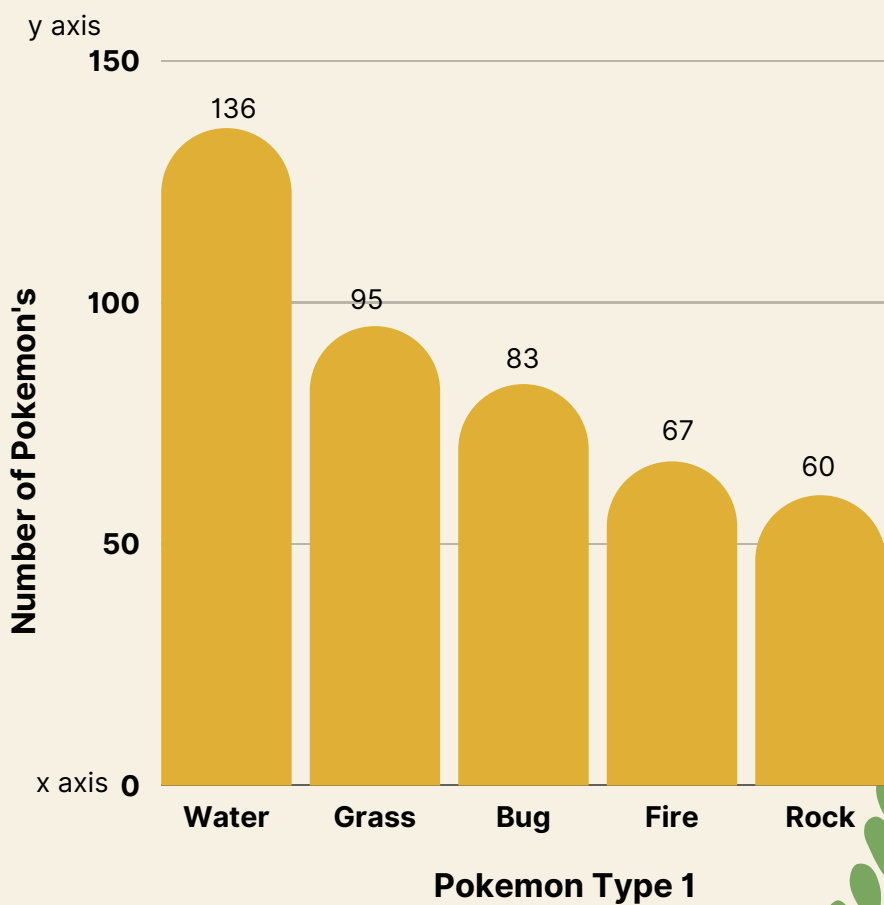

Legendary vs Non-legendary

FUN FACT

POKEMON

DID YOU KNOW THAT OVER 30 BILLION POKEMON CARDS HAVE BEEN SOLD?!

Number of Pokemon in a Generation

Legendary Pokemon

**MEGA
MEWTWO X**

← **HAS THE FASTEST
ATTACK**

**ETERNAMAX
ETERNATUS**

→ **HAS THE QUICKEST
DEFENCE**

Most Common Pokemon Types

Nature Pokémon

INFOGRAPHIC
By Aliyah Chy-Long

Different Types of Nature Pokémon

This bar graph displays the different types of nature Pokémon's weakness/ resistance to attacks. The Pokémon types consist of water, grass, bug, fire and rock. The highest weakness group was water which consists of 136 Pokémon's. The lowest weakness group was rock with 60 Pokémon.

FUN FACT:

Did you know that Pokémon is short for "Poket Monsters" which was the original Japanese name?

How many Pokémon's are in each generation?

This pie graph displays the amount of Pokémon located in each of the 8 generations. The generation with the most Pokémon's is the first generation with 16.7%. The generation with the least Pokémon's is Generation 6 with 8% lying in that group.

FUN FACTS:

- Did you know that -Pokémon generation 1 was created in 1996-1998
- Rhydon was the first Pokémon ever created

Sources (URL)

<https://www.livemint.com/Sundayapp/Z7zHxItyWtFNzcoXPZAbj/A-brief-history-of-Pokmon.html>