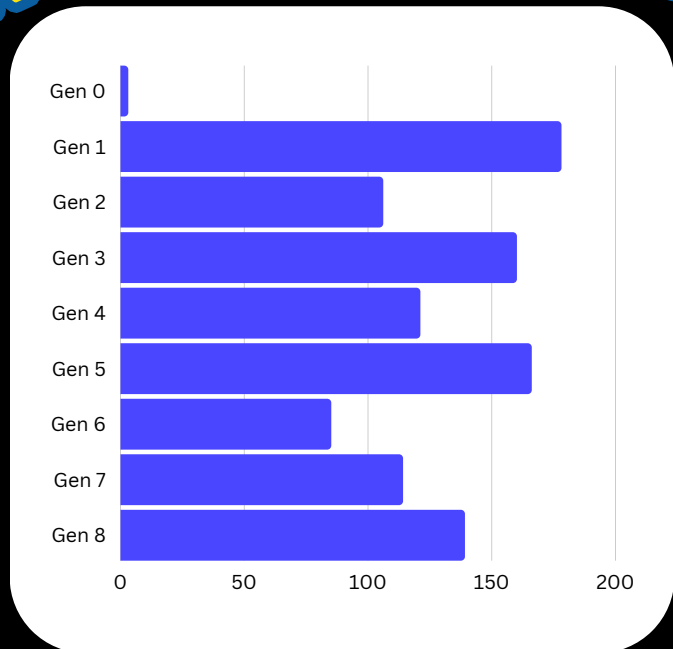

RANDOM FACT:

the Pokémon Red/Green/Blue is the most sold video game of the Pokémon franchise, which sold 31.38 million units

SOURCE

<https://data.world/data-society/pokemon-with-stats/workspace/file?filename=Pokemon.csv>

POKÉMON

Most Common

FUN FACT

Mega Mewtwo X has the highest attack score of 190

FUN FACT

Pokemon Generations

Shedinja has the lowest Hp (Hit point) in history of 1

Eternamax Eternatus is the only pokemon ever with the highest Sp Attack (Special Attack) of 250

Legendary vs Non-legendary

FUN FACT

POKEMON

DID YOU KNOW THAT OVER 30 BILLION POKEMON CARDS HAVE BEEN SOLD?!

Number of Pokemon in a Generation

Legendary Pokemon

**MEGA
MEWTWO X**

← **HAS THE FASTEST
ATTACK**