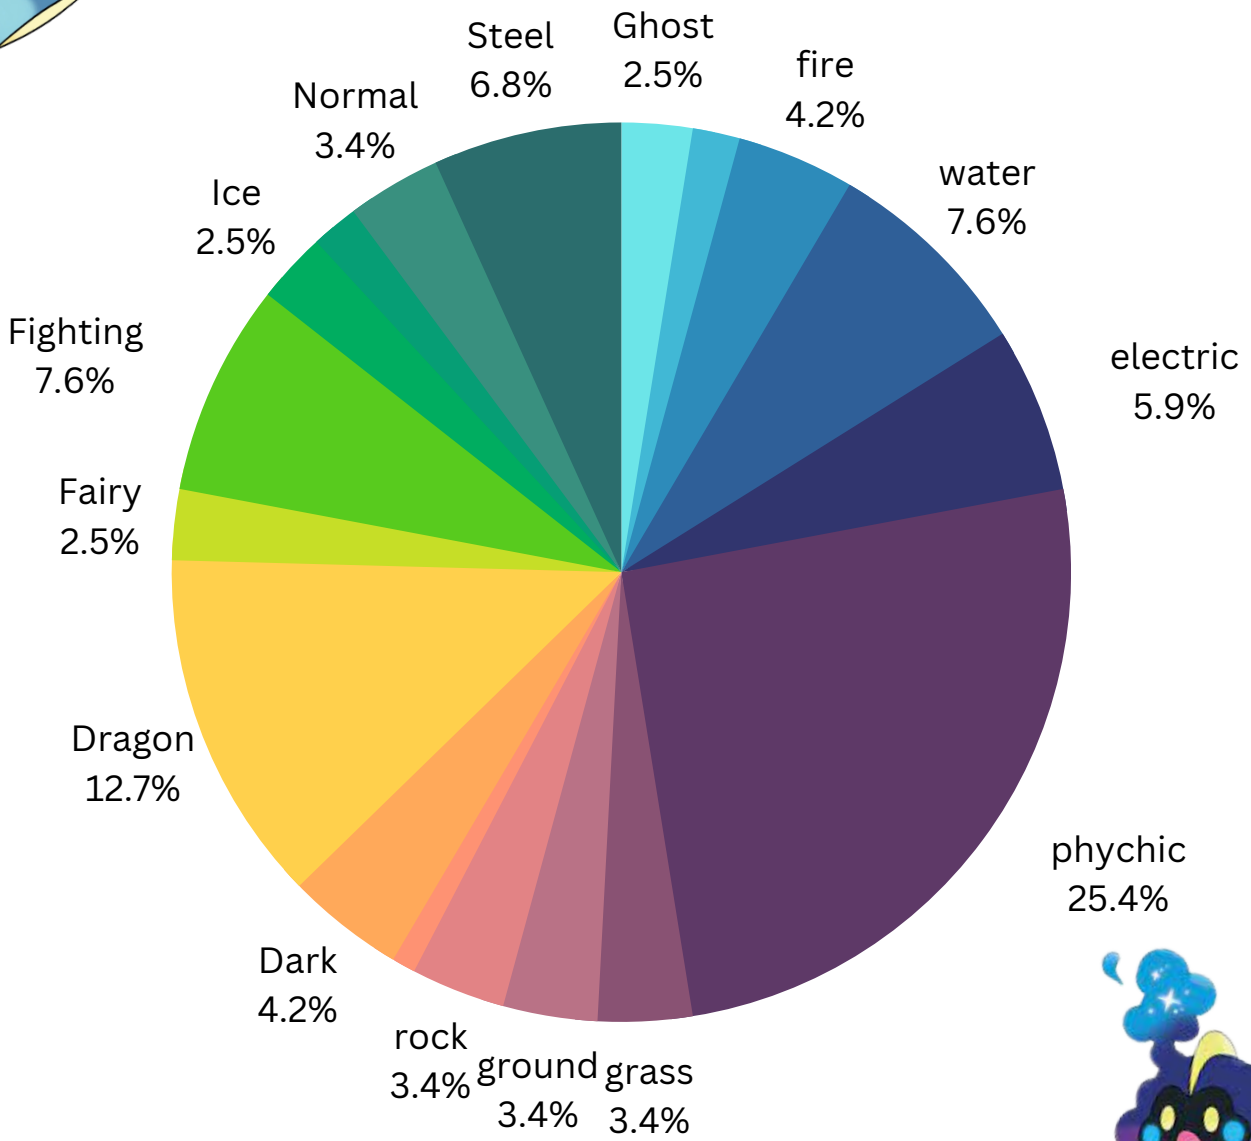

GRAPH INFO

The most common first type of the legendary Pokémon is psychic and the least common first type of the legendary Pokémon is bug! 1 quarter of the pi graph is psychic type legendary Pokémon and only 1 legendary has bug type as it's first typing!

RANDOM FACT:

the Pokémon Red/Green/Blue is the most sold video game of the Pokémon franchise, which sold 31.38 million units

SOURCE

<https://data.world/data-society/pokemon-with-stats/workspace/file?filename=Pokemon.csv>