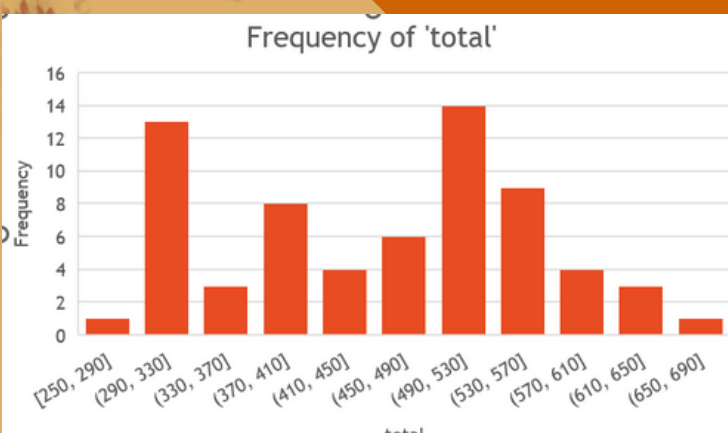

Talonflame

is the fastest fire pokemon