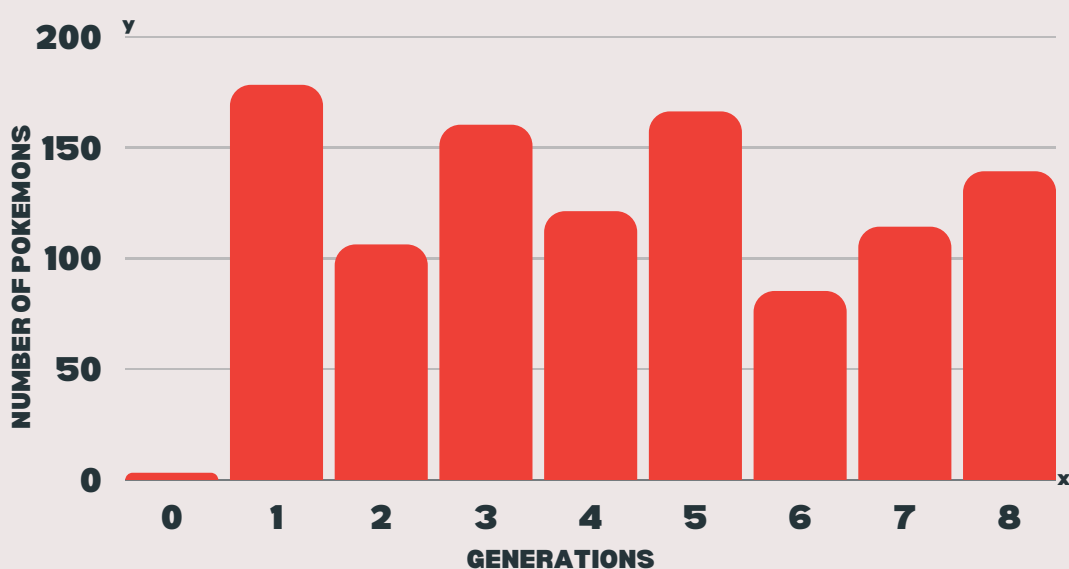

Amount of Pokémon's in each generation!