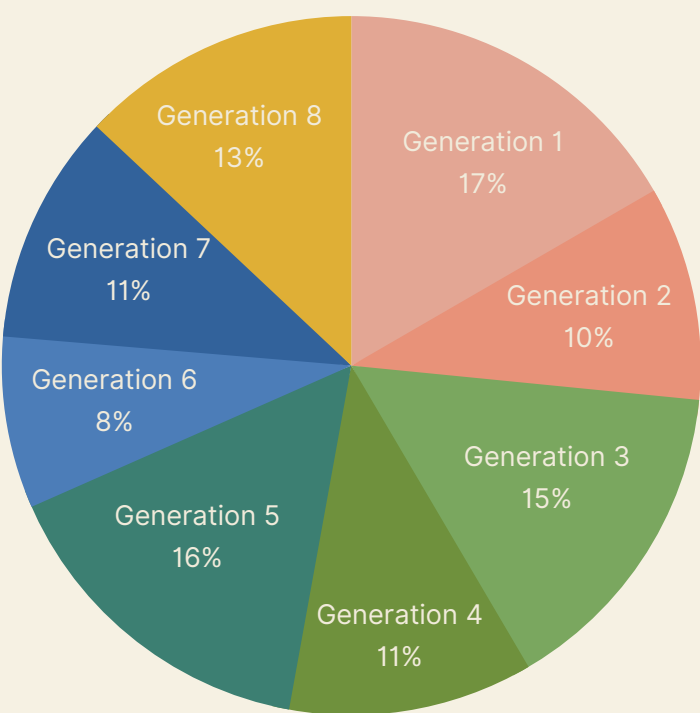

Legendary vs Non-legendary

FUN FACT

POKEMON

DID YOU KNOW THAT OVER 30 BILLION POKEMON CARDS HAVE BEEN SOLD?!

Number of Pokemon in a Generation

Legendary Pokemon

**MEGA
MEWTWO X**

← **HAS THE FASTEST
ATTACK**

**ETERNAMAX
ETERNATUS**

→ **HAS THE QUICKEST
DEFENCE**

Most Common Pokemon Types

Nature Pokémon

INFOGRAPHIC
By Aliyah Chy-Long

Different Types of Nature Pokémon

This bar graph displays the different types of nature Pokémon's weakness/ resistance to attacks. The Pokémon types consist of water, grass, bug, fire and rock. The highest weakness group was water which consists of 136 Pokémon's. The lowest weakness group was rock with 60 Pokémon.

FUN FACT:

Did you know that Pokémon is short for "Poket Monsters" which was the original Japanese name?

How many Pokémon's are in each generation?

This pie graph displays the amount of Pokémon located in each of the 8 generations. The generation with the most Pokémon's is the first generation with 16.7%. The generation with the least Pokémon's is Generation 6 with 8% lying in that group.