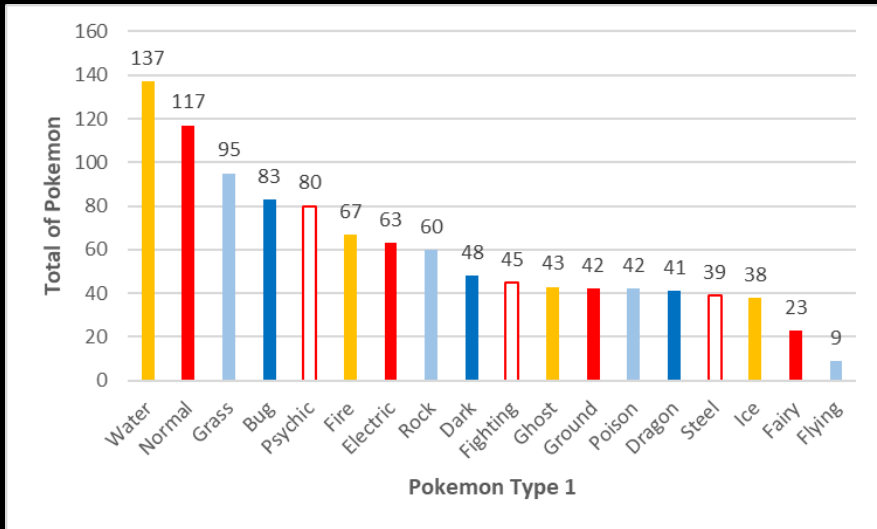

RANDOM FACT:

the Pokémon Red/Green/Blue is the most sold video game of the Pokémon franchise, which sold 31.38 million units

SOURCE

<https://data.world/data-society/pokemon-with-stats/workspace/file?filename=Pokemon.csv>

POKÉMON

Most Common

FUN FACT

Mega Mewtwo X has the highest attack score of 190

FUN FACT

Pokemon Generations

Shedinja has the lowest Hp (Hit point) in history of 1

Eternamax Eternatus is the only pokemon ever with the highest Sp Attack (Special Attack) of 250