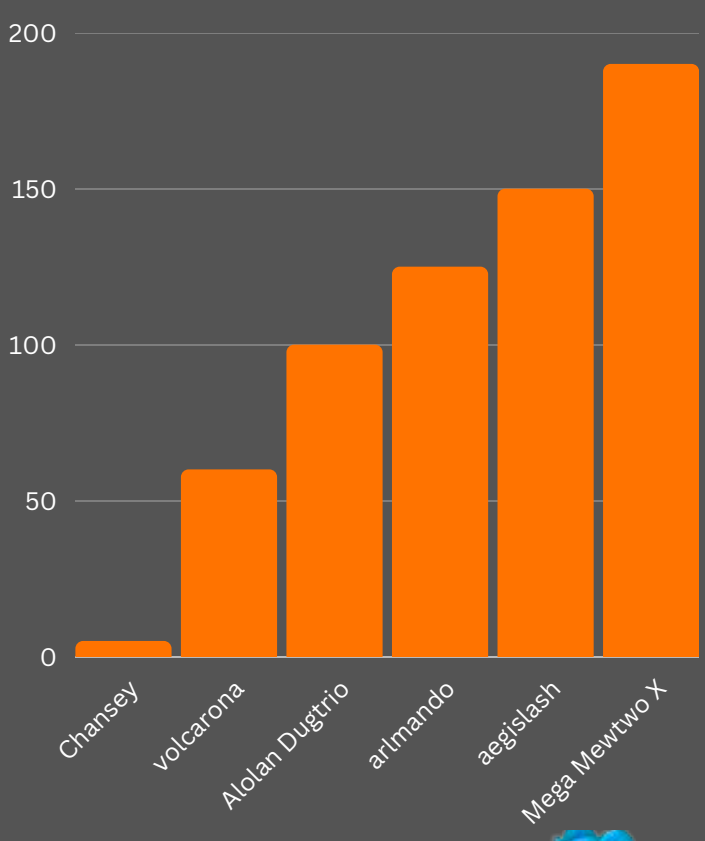

FIRE TYPE POKEMON!

there are 5 fire type legendary Pokémon

- Ho-oh
- Entei
- Volcanion
- Moltres
- Heatran

DID YOU KNOW ?

charmander was the first fire pokemon ever created

MEGA BLAZIKEN

has the strongest attack

Talonflame

is the fastest fire pokemon

TOTALS

Did you know that Pikachu was designed after a squirrel?

Fun fact: there is an enzyme named after pikachu!

Rhydon is the 1st Pokémon ever created!

POKEMON

ATTACK

GENERATION

LEGENDARY:

Amount of Pokémon's in each Generation that are Legendary!

DID YOU KNOW?
The first Pokémon game came out in 1996!

SPECIAL ATTACK VS DEFENCE:

Highest Pokémon's Special Attack VS Highest Pokémon's Special Defence: