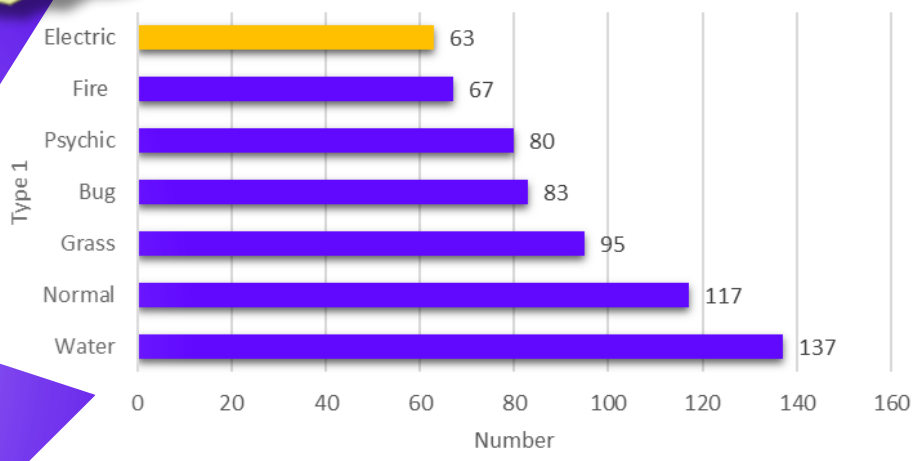

SECONDARY!
Of the water pokémon, there are 10 secondary ground pokemons and steel has only 1 pokémon. Although not shown on the chart there are 72 water only.

DID YOU KNOW?
The first pokémon introduced in the franchise was Squirtle.

200 speed

Regieleki is the fastest Electric Pokemon

15 speed

Pincurchin is the slowest Electric Pokemon

Most Common Type 1 Pokemon

The average HP for Electric Pokemon is **62**

Type 1

ELECTRIC POKEMON

Electrive has the strongest attack for an Electric Pokemon

123 Attack

63 pokemon have electric as type 1!

Legendary Electric Pokemon

TRUE 11.1%

FALSE 88.9%

Lowest HP of Electric Pokemon

Source: <https://data.world/data-society/pokemon-with-stats/workspace/file?filename=Pokemon.csv>