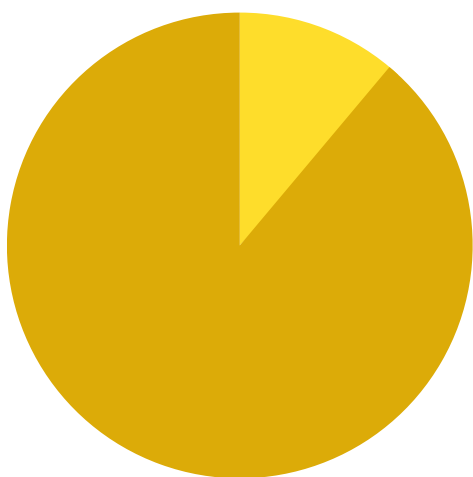

ELECTRIC POKÉMON

Sia Seguel

Every Pokémon's speed

This Line graph this represents all of the Pokémon's and there amount of speed they have to help with attacking other Pokémon's.

Did you know fact 1

Electric Pokémon aren't common; only four of them were introduced in the third generation.

Did you know fact 2

Electric types give half damage to grass, dragons, and other electric types while being extremely effective against water and flying types.

Electric Pokémon legendary or not

Legendary
7