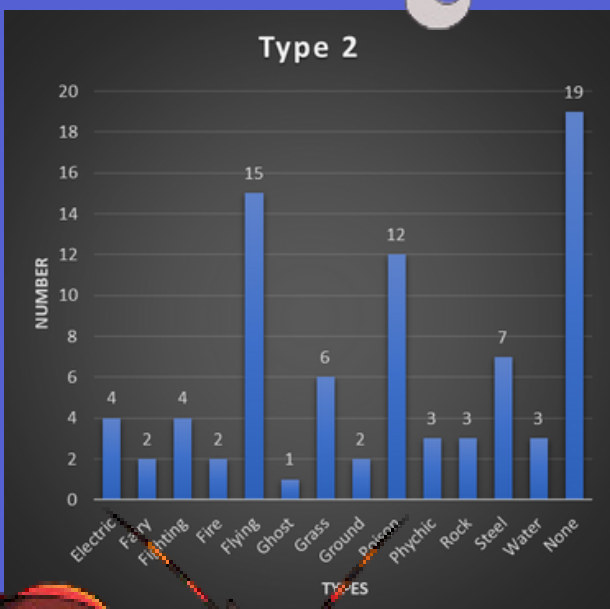

List of Data

Hp average: 69.74689589

Highest Hp: 255

Speedist Pokemon: 180

Legendary Pokemon: 9

Water as type 1: 137

Highest Attack: 83073

Fun Facts

Water pokemon are the most common

Did you know that Volcanion is the other water and fire pokemon

Slowbro and Slowking Can Devolve

THE COOLEST

POKÉMON

BUG TYPE

SPEEDIEST POKÉMON

The speediest Pokémon is Ninjask with speed at 160! Ninjask is the 3rd speedist Pokemon overall! The average speed for a bug pokemon is 73.3. The slowest pokeomn is Shuckle with a speed of 5.

GENERATION

The most common generation for Bug Pokemon is 8!

TYPE 2

HIGHEST DEFENSE

The pokemon with the highest defense is Shuckle with 230. Shuckle also has the highest sp_defense which is also 230. The average defence for the bug type pokemon is 75. The pokemon with the weakest defense is Blipbug with 20. Although Blipbug has the weakest defense it doesn't have the weakest sp_defense that's Weedle with 20.

HIGHEST HP: 107, BUZZWOLE

Buzzwole has the highest HP out of the Bug Type Pokémon. The HP average of the Bug Type Pokémon is 70.5. The Pokémon with the lowest HP is Shedinja with an HP of 1.

Data from:

<https://data.world/data-society/pokemon-with-stats/workspace/file?filename=Pokemon.csv>