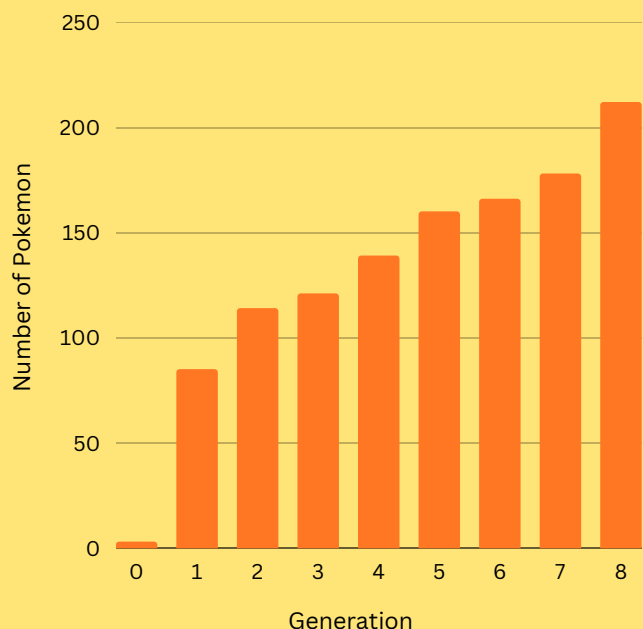

POKÉMON

Most Common

FUN FACT

Mega Mewtwo X has the highest attack score of 190

FUN FACT

Pokemon Generations

Shedinja has the lowest Hp (Hit point) in history of 1

Eternamax Eternatus is the only pokemon ever with the highest Sp Attack (Special Attack) of 250

Legendary vs Non-legendary

FUN FACT

POKEMON

DID YOU KNOW THAT OVER 30 BILLION POKEMON CARDS HAVE BEEN SOLD?!

Number of Pokemon in a Generation

Legendary Pokemon

**MEGA
MEWTWO X**

← **HAS THE FASTEST
ATTACK**

FUN FACT:

Did you know that Pokémon is short for "Poket Monsters" which was the original Japanese name?

How many Pokémon's are in each generation?

This pie graph displays the amount of Pokémon located in each of the 8 generations. The generation with the most Pokémon's is the first generation with 16.7%. The generation with the least Pokémon's is Generation 6 with 8% lying in that group.