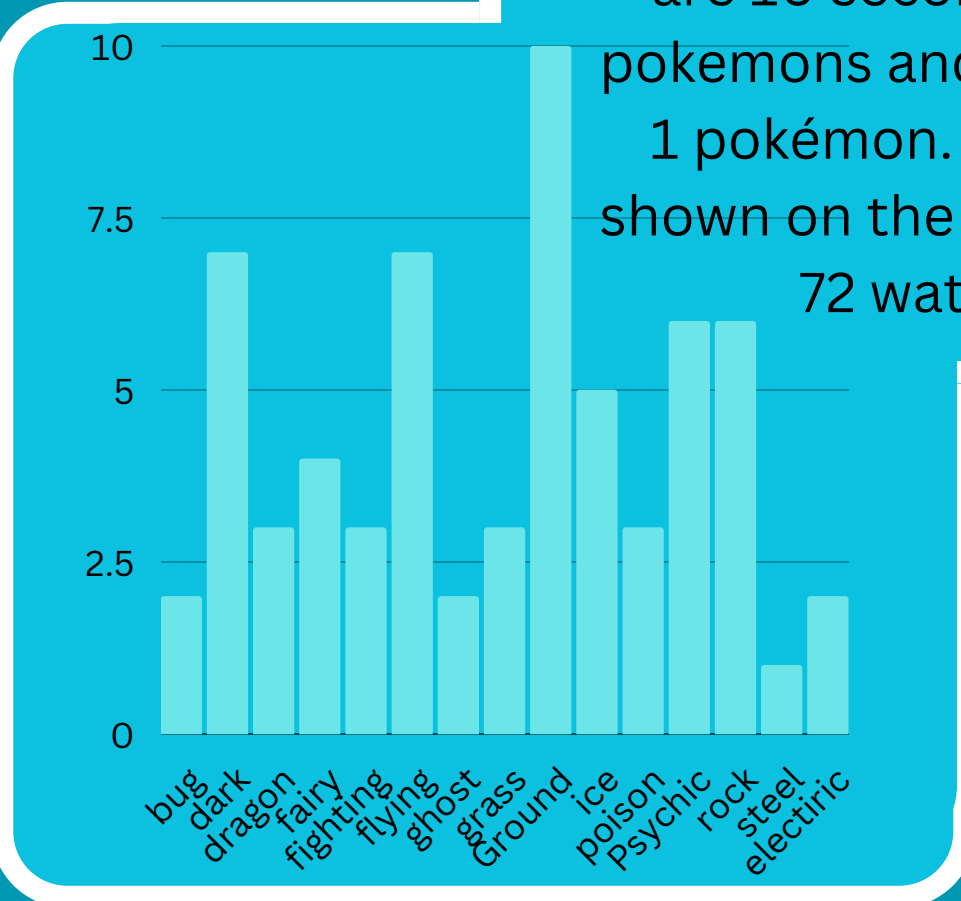

THE BEST

POKÉMON

BLISSEY
NO. 242

HIGHEST HP
: 255

REGIELEKI
NO. 894

HIGHEST SPEED
: 255

POKEMON WITH
ASPECT OVER 150

HIGHEST ATTACK
: 190

**MEGA
MEWTWO X**
NO. 150

AMOUNT OF LEGENDARY POKEMON

ALAKAZAM
NO. 65

COOLEST
(BY PERSONAL OPINION)

WATER

Pokémon By Felicity

FUN FACT!
Some water type pokémon can regenerate limbs.

PIE CHART
Next to this text, there is a pie chart the light blue is legendary water Pokemon and the dark blue is not legendary. there overall 46% of legendary and 54% of non legendary

SECONDARY!
Of the water pokémon, there are 10 secondary ground pokemons and steel has only 1 pokémon. Although not shown on the chart there are 72 water only.

DID YOU KNOW?
The first pokémon introduced in the franchise was Squirtle.