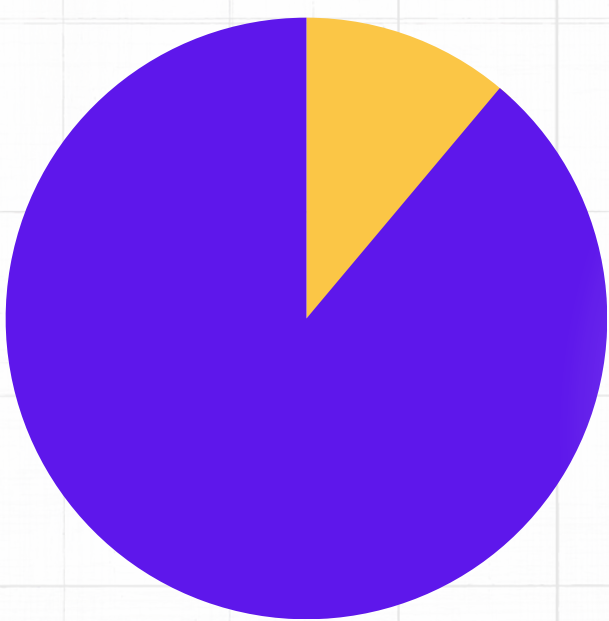

Electrive has the strongest attack for an Electric Pokemon

123 Attack

63 pokemon have electric as type 1!

Legendary Electric Pokemon

TRUE 11.1%

FALSE 88.9%

Lowest HP of Electric Pokemon

Source: <https://data.world/data-society/pokemon-with-stats/workspace/file?filename=Pokemon.csv>