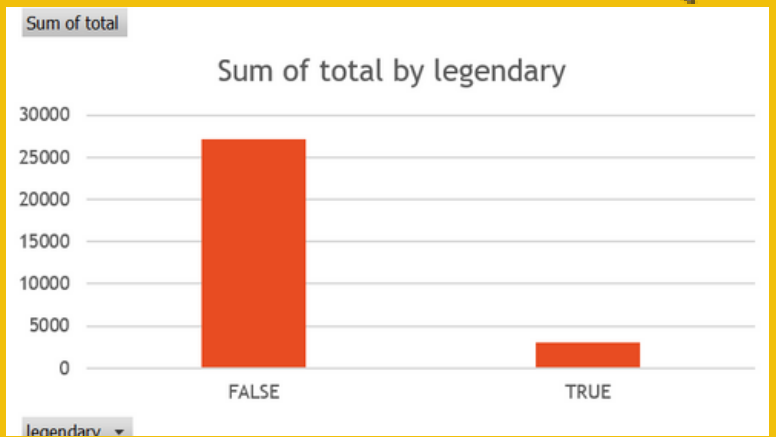

Not Legendary
56

Did you know fact 3

Electric Pokémon aren't common; only four of them were introduced in the third generation.

In this pie chart there are only 7 out of 63 electric Pokémon's that are legendary

FIRE TYPE POKEMON!

there are 5 fire type legendary Pokémon

- Ho-oh
- Entei
- Volcanion
- Moltres
- Heatran

DID YOU KNOW ?

charmander was the first fire pokemon ever created

MEGA BLAZIKEN

has the strongest attack