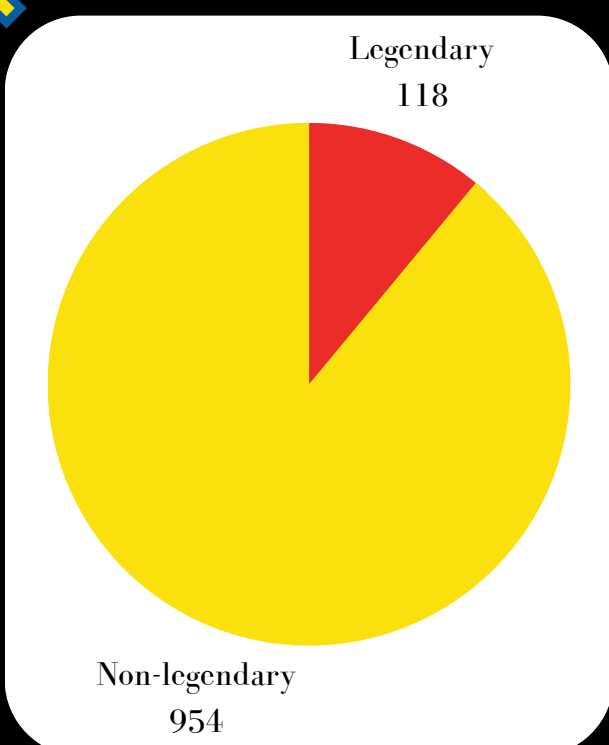

RANDOM FACT:

the Pokémon Red/Green/Blue is the most sold video game of the Pokémon franchise, which sold 31.38 million units

SOURCE

<https://data.world/data-society/pokemon-with-stats/workspace/file?filename=Pokemon.csv>

POKÉMON

Most Common

FUN FACT

Mega Mewtwo X has the highest attack score of 190

FUN FACT

Pokemon Generations

Shedinja has the lowest Hp (Hit point) in history of 1

Eternamax Eternatus is the only pokemon ever with the highest Sp Attack (Special Attack) of 250

Legendary vs Non-legendary

FUN FACT

POKEMON

DID YOU KNOW THAT OVER 30 BILLION POKEMON CARDS HAVE BEEN SOLD?!

Number of Pokemon in a Generation

Legendary Pokemon

**MEGA
MEWTWO X**

← **HAS THE FASTEST
ATTACK**