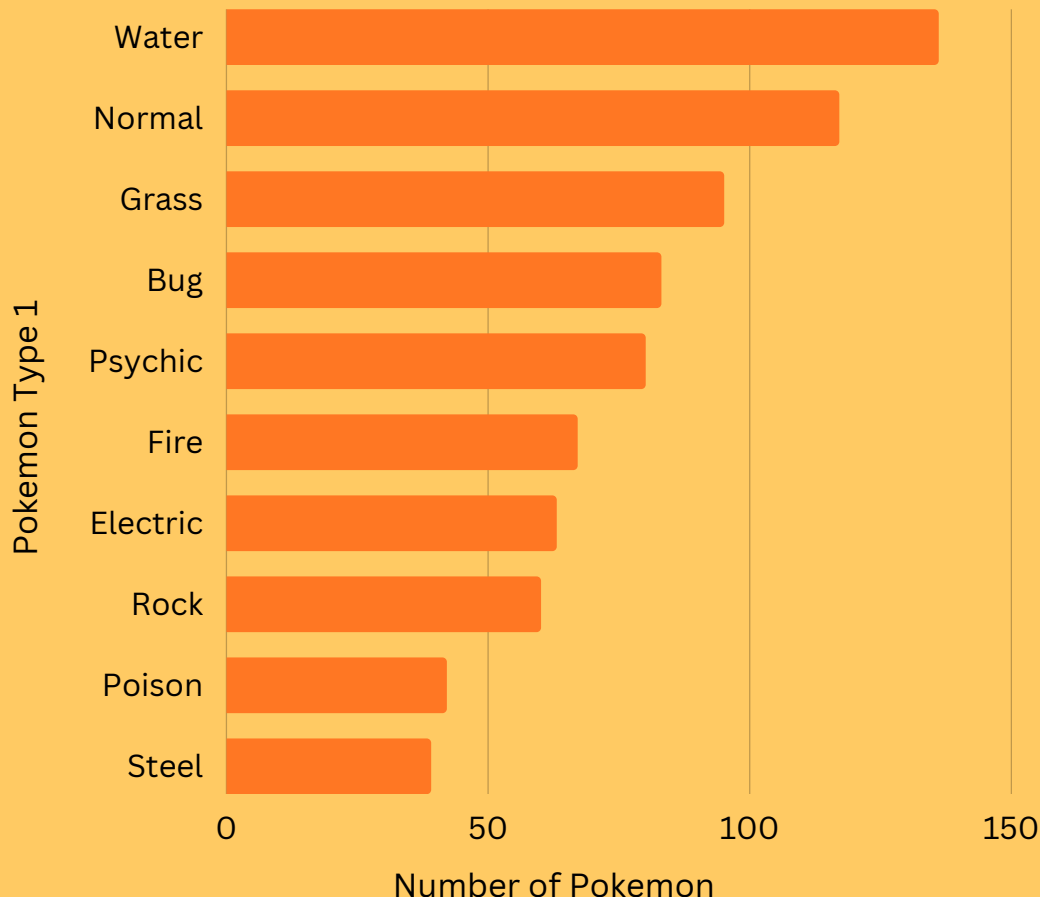

POKÉMON

Most Common

FUN FACT

Mega Mewtwo X has the highest attack score of 190

FUN FACT

Pokemon Generations

Shedinja has the lowest Hp (Hit point) in history of 1

Eternamax Eternatus is the only pokemon ever with the highest Sp Attack (Special Attack) of 250

Legendary vs Non-legendary

FUN FACT

POKEMON

DID YOU KNOW THAT OVER 30 BILLION POKEMON CARDS HAVE BEEN SOLD?!

Number of Pokemon in a Generation

Legendary Pokemon

**MEGA
MEWTWO X**

← **HAS THE FASTEST
ATTACK**

**ETERNAMAX
ETERNATUS**

→ **HAS THE QUICKEST
DEFENCE**

Most Common Pokemon Types

Nature Pokémon

INFOGRAPHIC
By Aliyah Chy-Long

Different Types of Nature Pokémon

This bar graph displays the different types of nature Pokémon's weakness/ resistance to attacks. The Pokémon types consist of water, grass, bug, fire and rock. The highest weakness group was water which consists of 136 Pokémon's. The lowest weakness group was rock with 60 Pokémon.