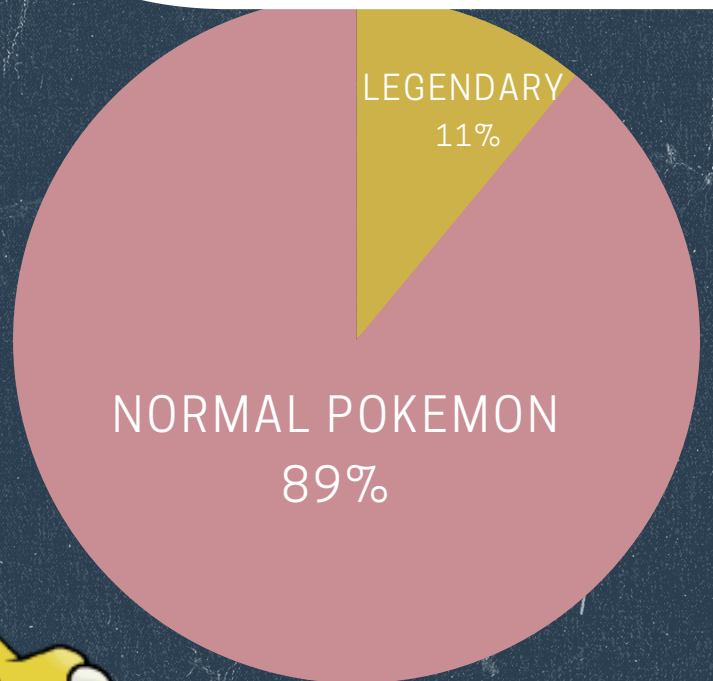

ALAKAZAM
NO. 65

COOLEST
(BY PERSONAL OPINION)