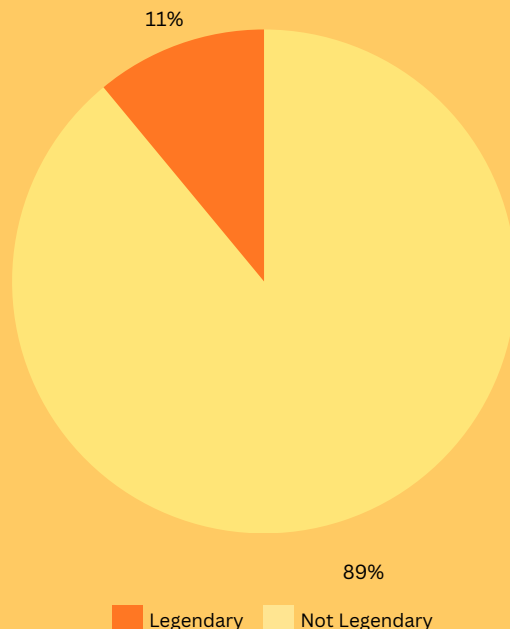

POKÉMON

Most Common

FUN FACT

Mega Mewtwo X has the highest attack score of 190

FUN FACT

Pokemon Generations

Shedinja has the lowest Hp (Hit point) in history of 1

Eternamax Eternatus is the only pokemon ever with the highest Sp Attack (Special Attack) of 250

Legendary vs Non-legendary

FUN FACT

POKEMON

DID YOU KNOW THAT OVER 30 BILLION POKEMON CARDS HAVE BEEN SOLD?!

Number of Pokemon in a Generation

Legendary Pokemon

**MEGA
MEWTWO X**

← **HAS THE FASTEST
ATTACK**