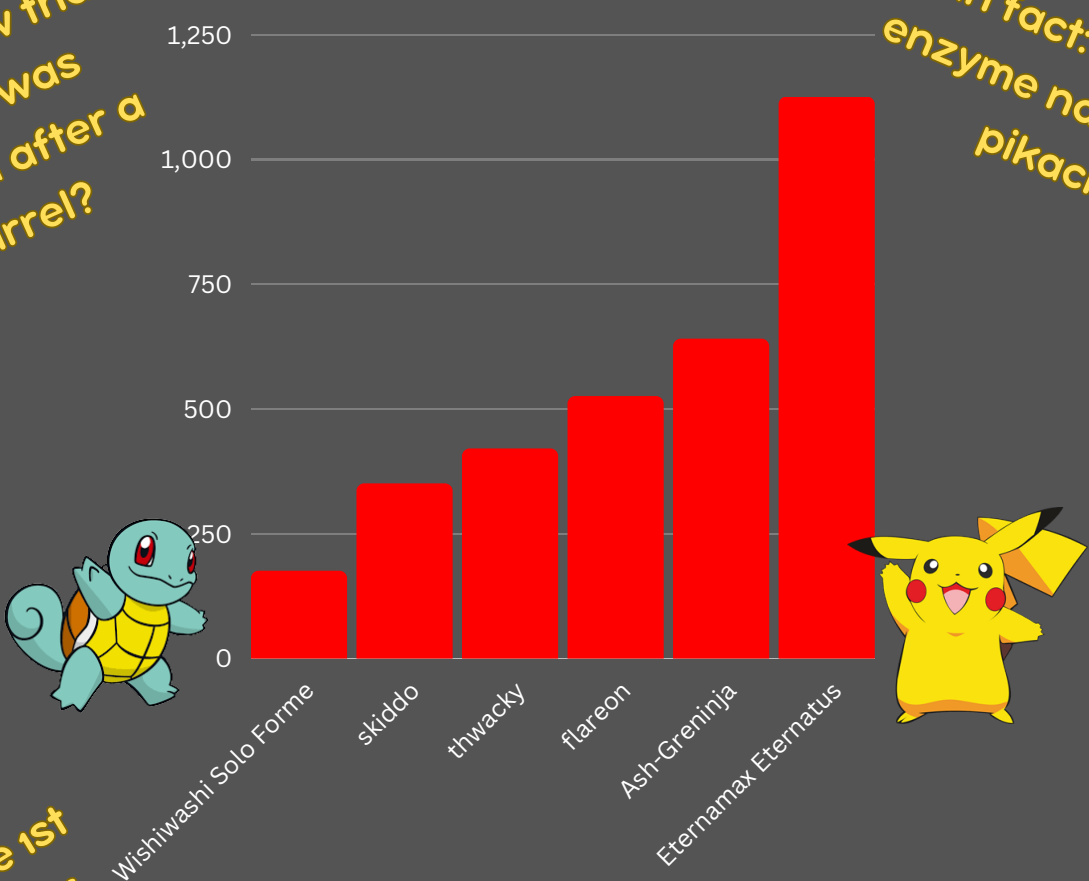

FIRE TYPE POKEMON!

there are 5 fire type legendary Pokémon

- Ho-oh
- Entei
- Volcanion
- Moltres
- Heatran

DID YOU KNOW ?

charmander was the first fire pokemon ever created

MEGA BLAZIKEN

has the strongest attack

Talonflame

is the fastest fire pokemon

TOTALS

Did you know that Pikachu was designed after a squirrel?

Fun fact: there is an enzyme named after pikachu!

Rhydon is the 1st Pokémon ever created!

POKEMON

ATTACK

GENERATION

LEGENDARY:

Amount of Pokémon's in each Generation that are Legendary!

DID YOU KNOW?
The first Pokémon game came out in 1996!

SPECIAL ATTACK VS DEFENCE:

Highest Pokémon's Special Attack VS Highest Pokémon's Special Defence: