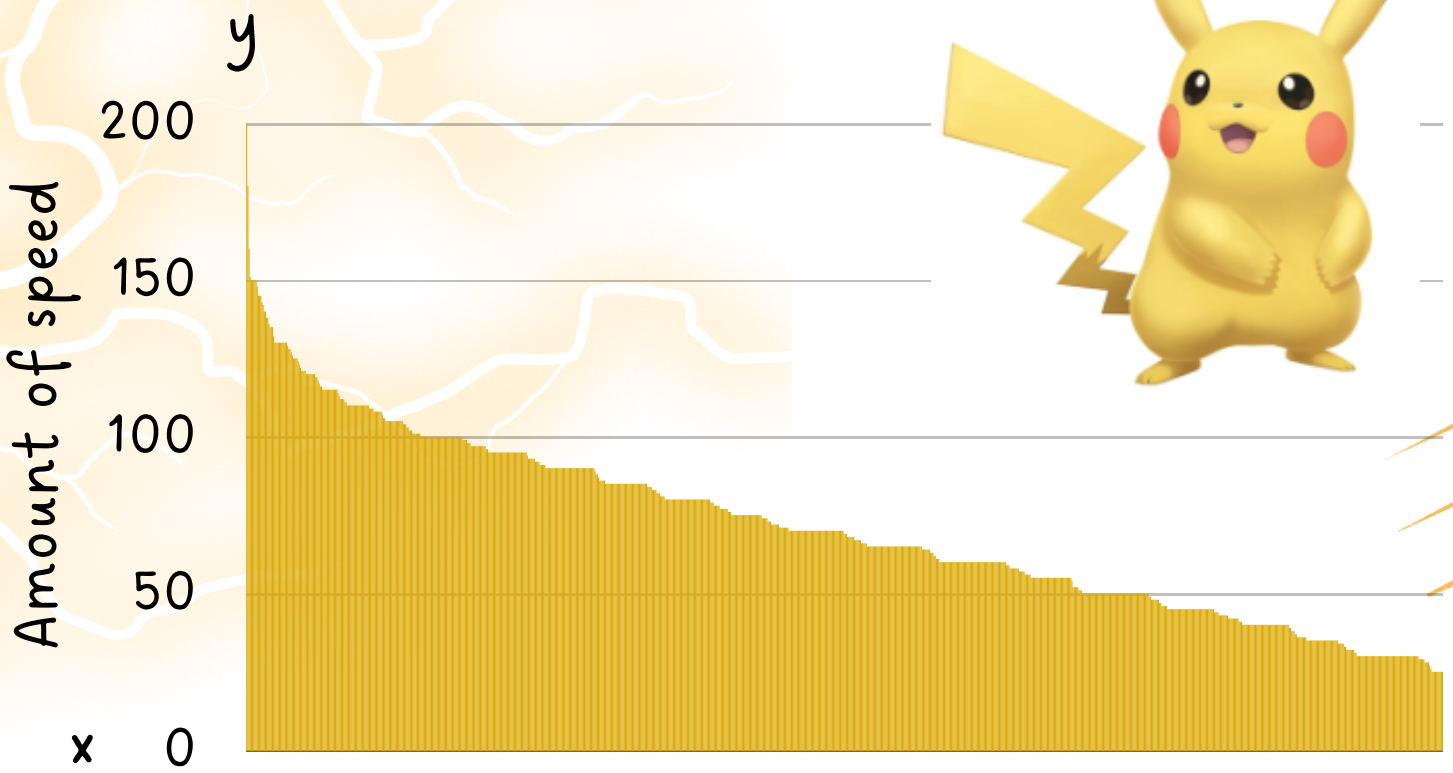

ELECTRIC POKÉMON

Sia Seguel

Every Pokémon's speed

This Line graph this represents all of the Pokémon's and there amount of speed they have to help with attacking other Pokémon's.

Did you know fact 1

Electric Pokémon aren't common; only four of them were introduced in the third generation.

Did you know fact 2

Electric types give half damage to grass, dragons, and other electric types while being extremely effective against water and flying types.

Electric Pokémon legendary or not

Legendary
7

Not Legendary
56

Did you know fact 3

Electric Pokémon aren't common; only four of them were introduced in the third generation.

In this pie chart there are only 7 out of 63 electric Pokémon's that are legendary