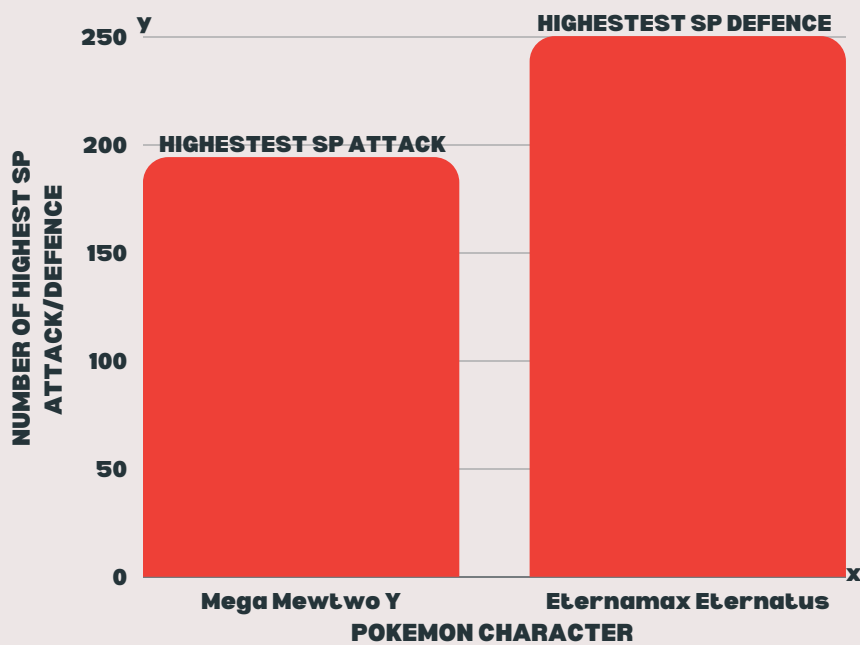

GENERATION

LEGENDARY:

Amount of Pokémon's in each Generation that are Legendary!

DID YOU KNOW?
The first Pokémon game came out in 1996!

SPECIAL ATTACK VS DEFENCE:

Highest Pokémon's Special Attack VS Highest Pokémon's Special Defence:

POKÉMON

Most Common

FUN FACT

Mega Mewtwo X has the highest attack score of 190

FUN FACT

Pokemon Generations

Shedinja has the lowest Hp (Hit point) in history of 1

Eternamax Eternatus is the only pokemon ever with the highest Sp Attack (Special Attack) of 250