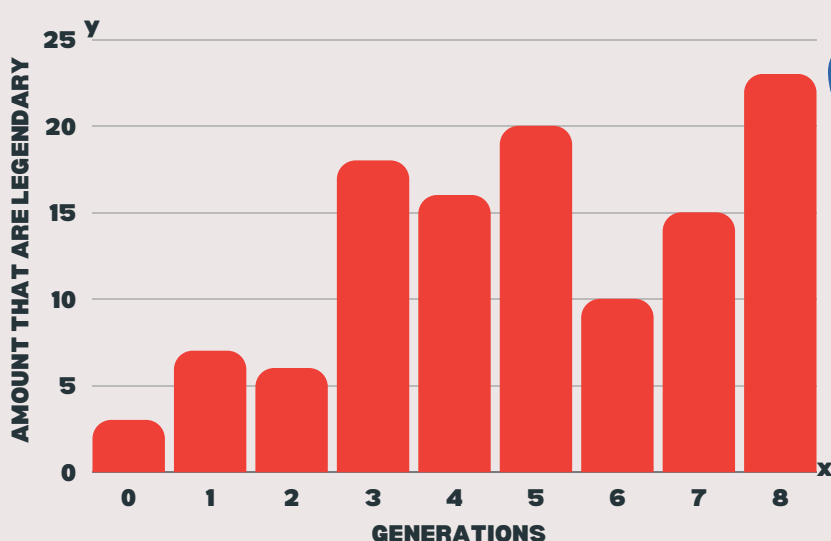

Not Legendary
56

Did you know fact 3

Electric Pokémon aren't common; only four of them were introduced in the third generation.

In this pie chart there are only 7 out of 63 electric Pokémon's that are legendary

FIRE TYPE POKEMON!

there are 5 fire type legendary Pokémon

- Ho-oh
- Entei
- Volcanion
- Moltres
- Heatran

DID YOU KNOW ?

charmander was the first fire pokemon ever created

MEGA BLAZIKEN

has the strongest attack

Talonflame

is the fastest fire pokemon

TOTALS

Did you know that Pikachu was designed after a squirrel?

Fun fact: there is an enzyme named after pikachu!

Rhydon is the 1st Pokémon ever created!

POKEMON

ATTACK

GENERATION

LEGENDARY:

Amount of Pokémon's in each Generation that are Legendary!

DID YOU KNOW?
The first Pokémon game came out in 1996!

SPECIAL ATTACK VS DEFENCE:

Highest Pokémon's Special Attack VS Highest Pokémon's Special Defence: