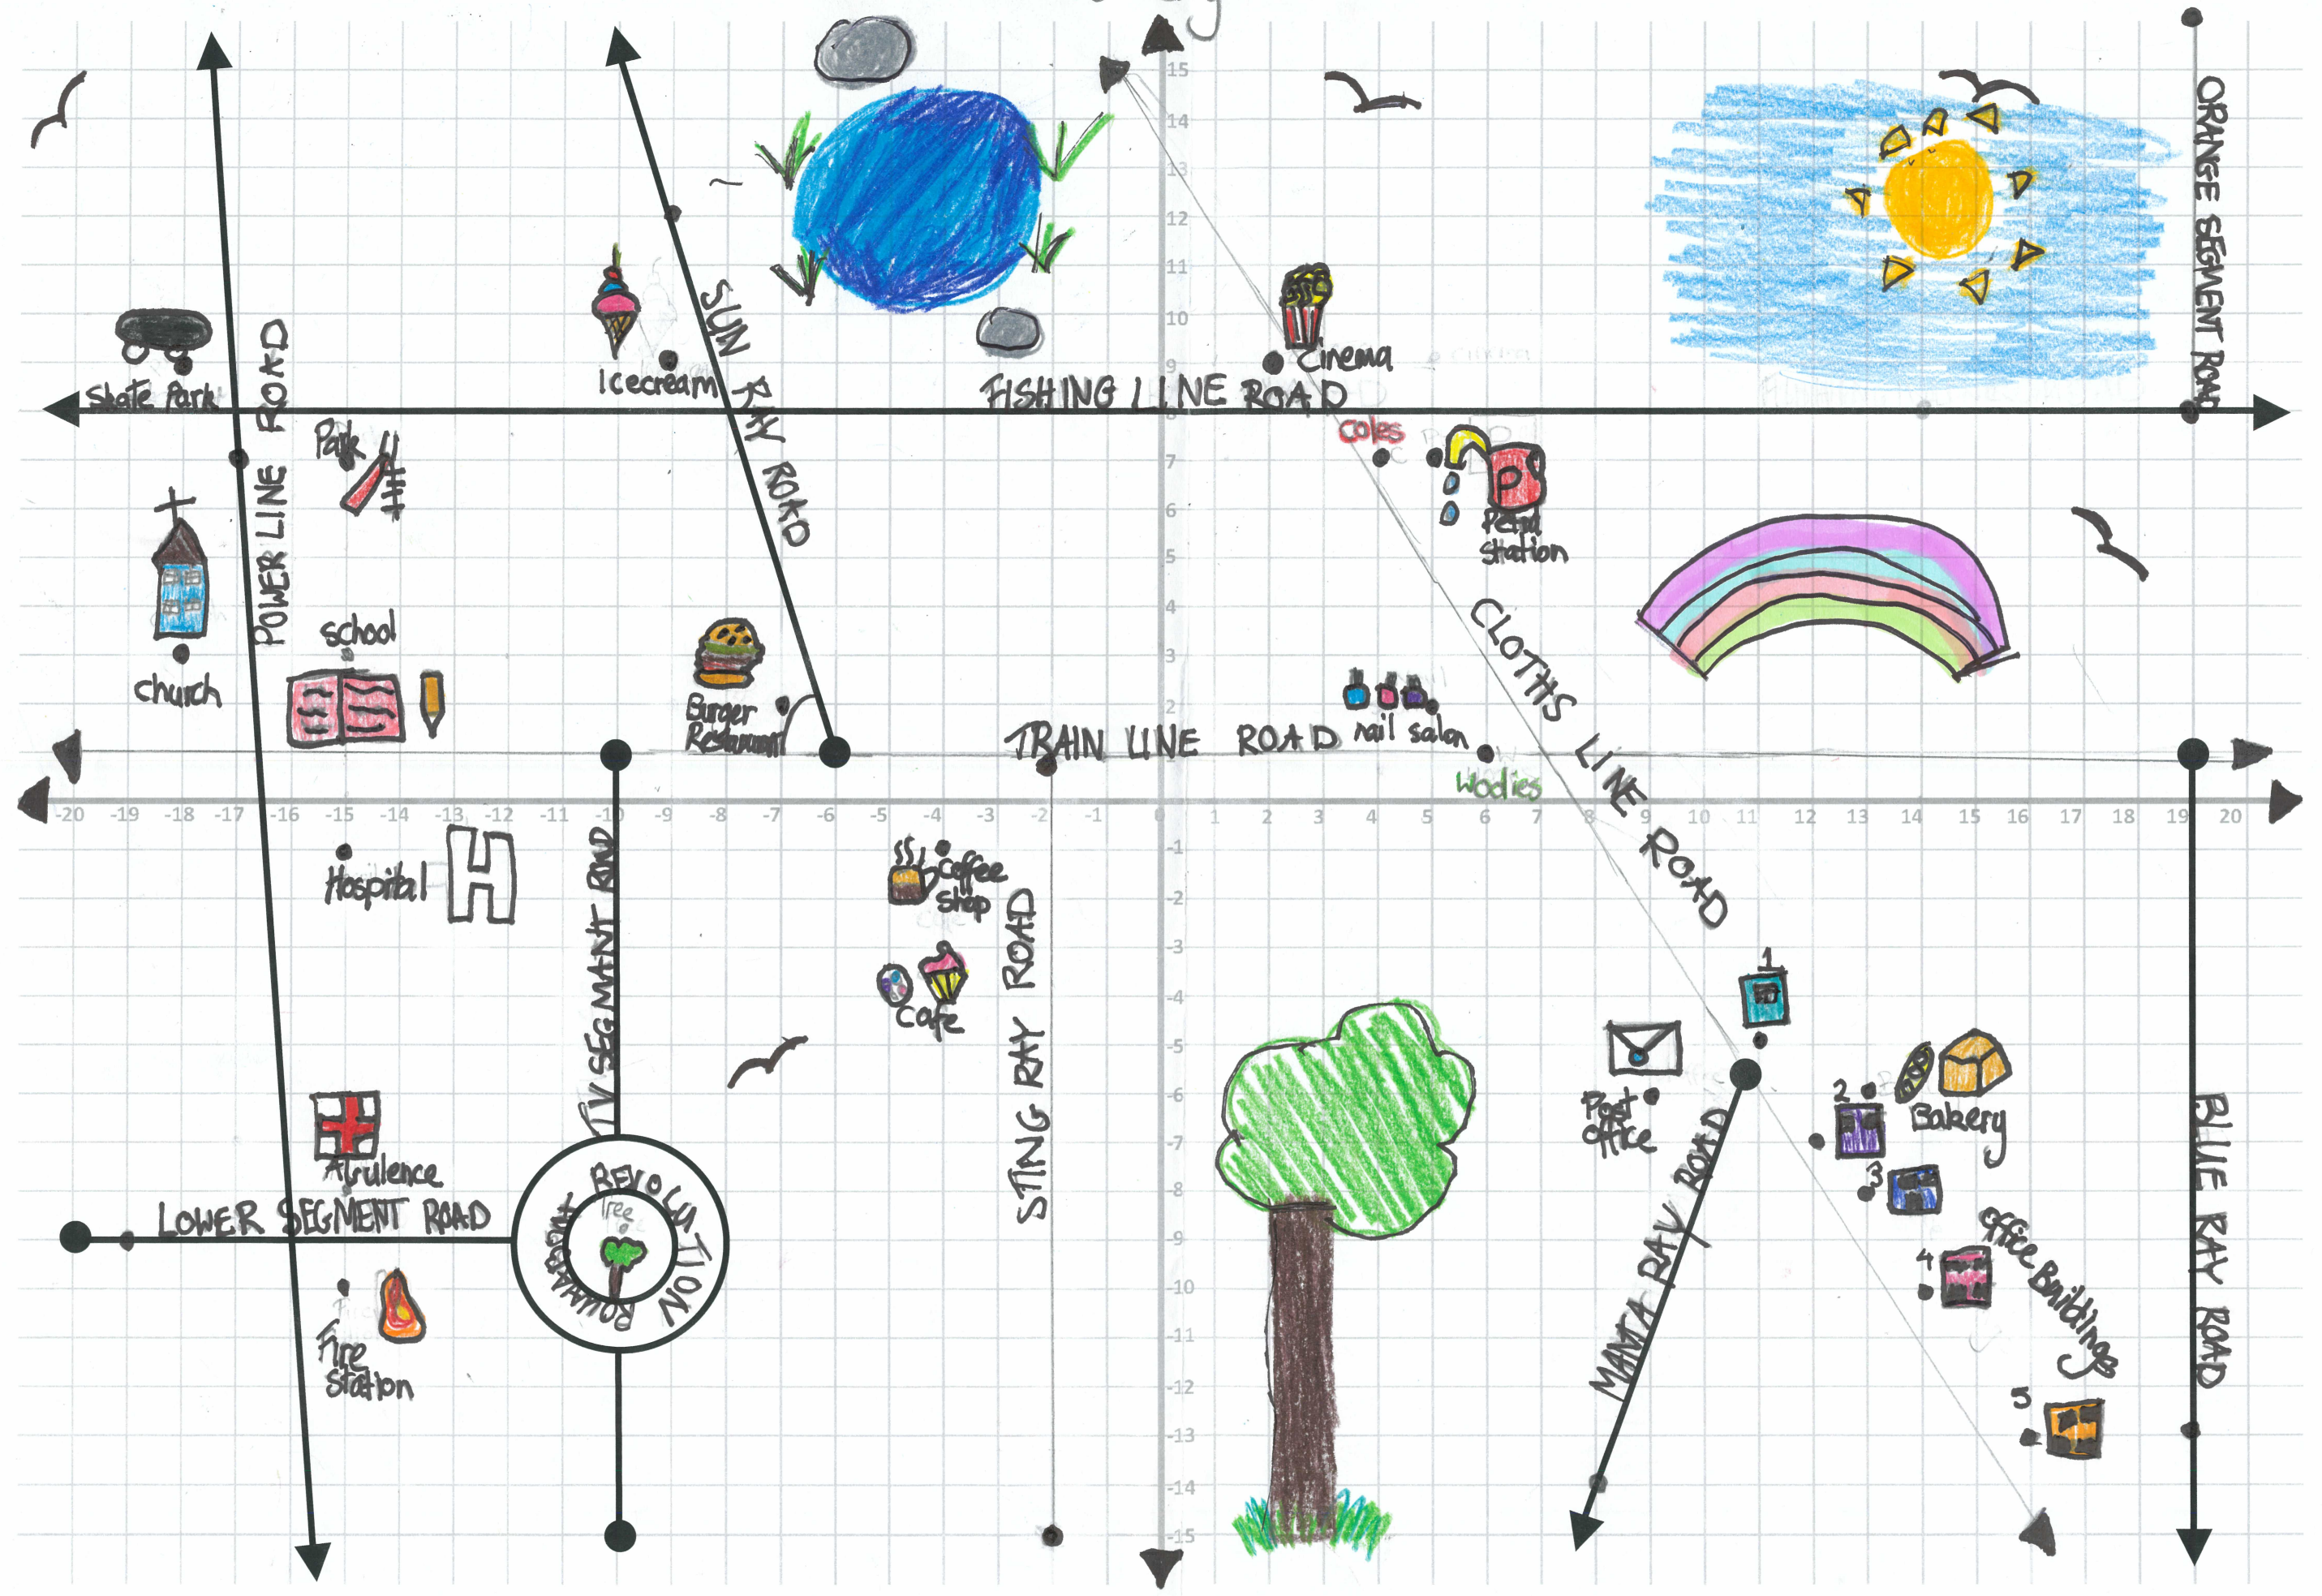

Geometry Town

Colourly - Opposite Town

Abbey 7/73

Colourville

GEOMETRY TOWN