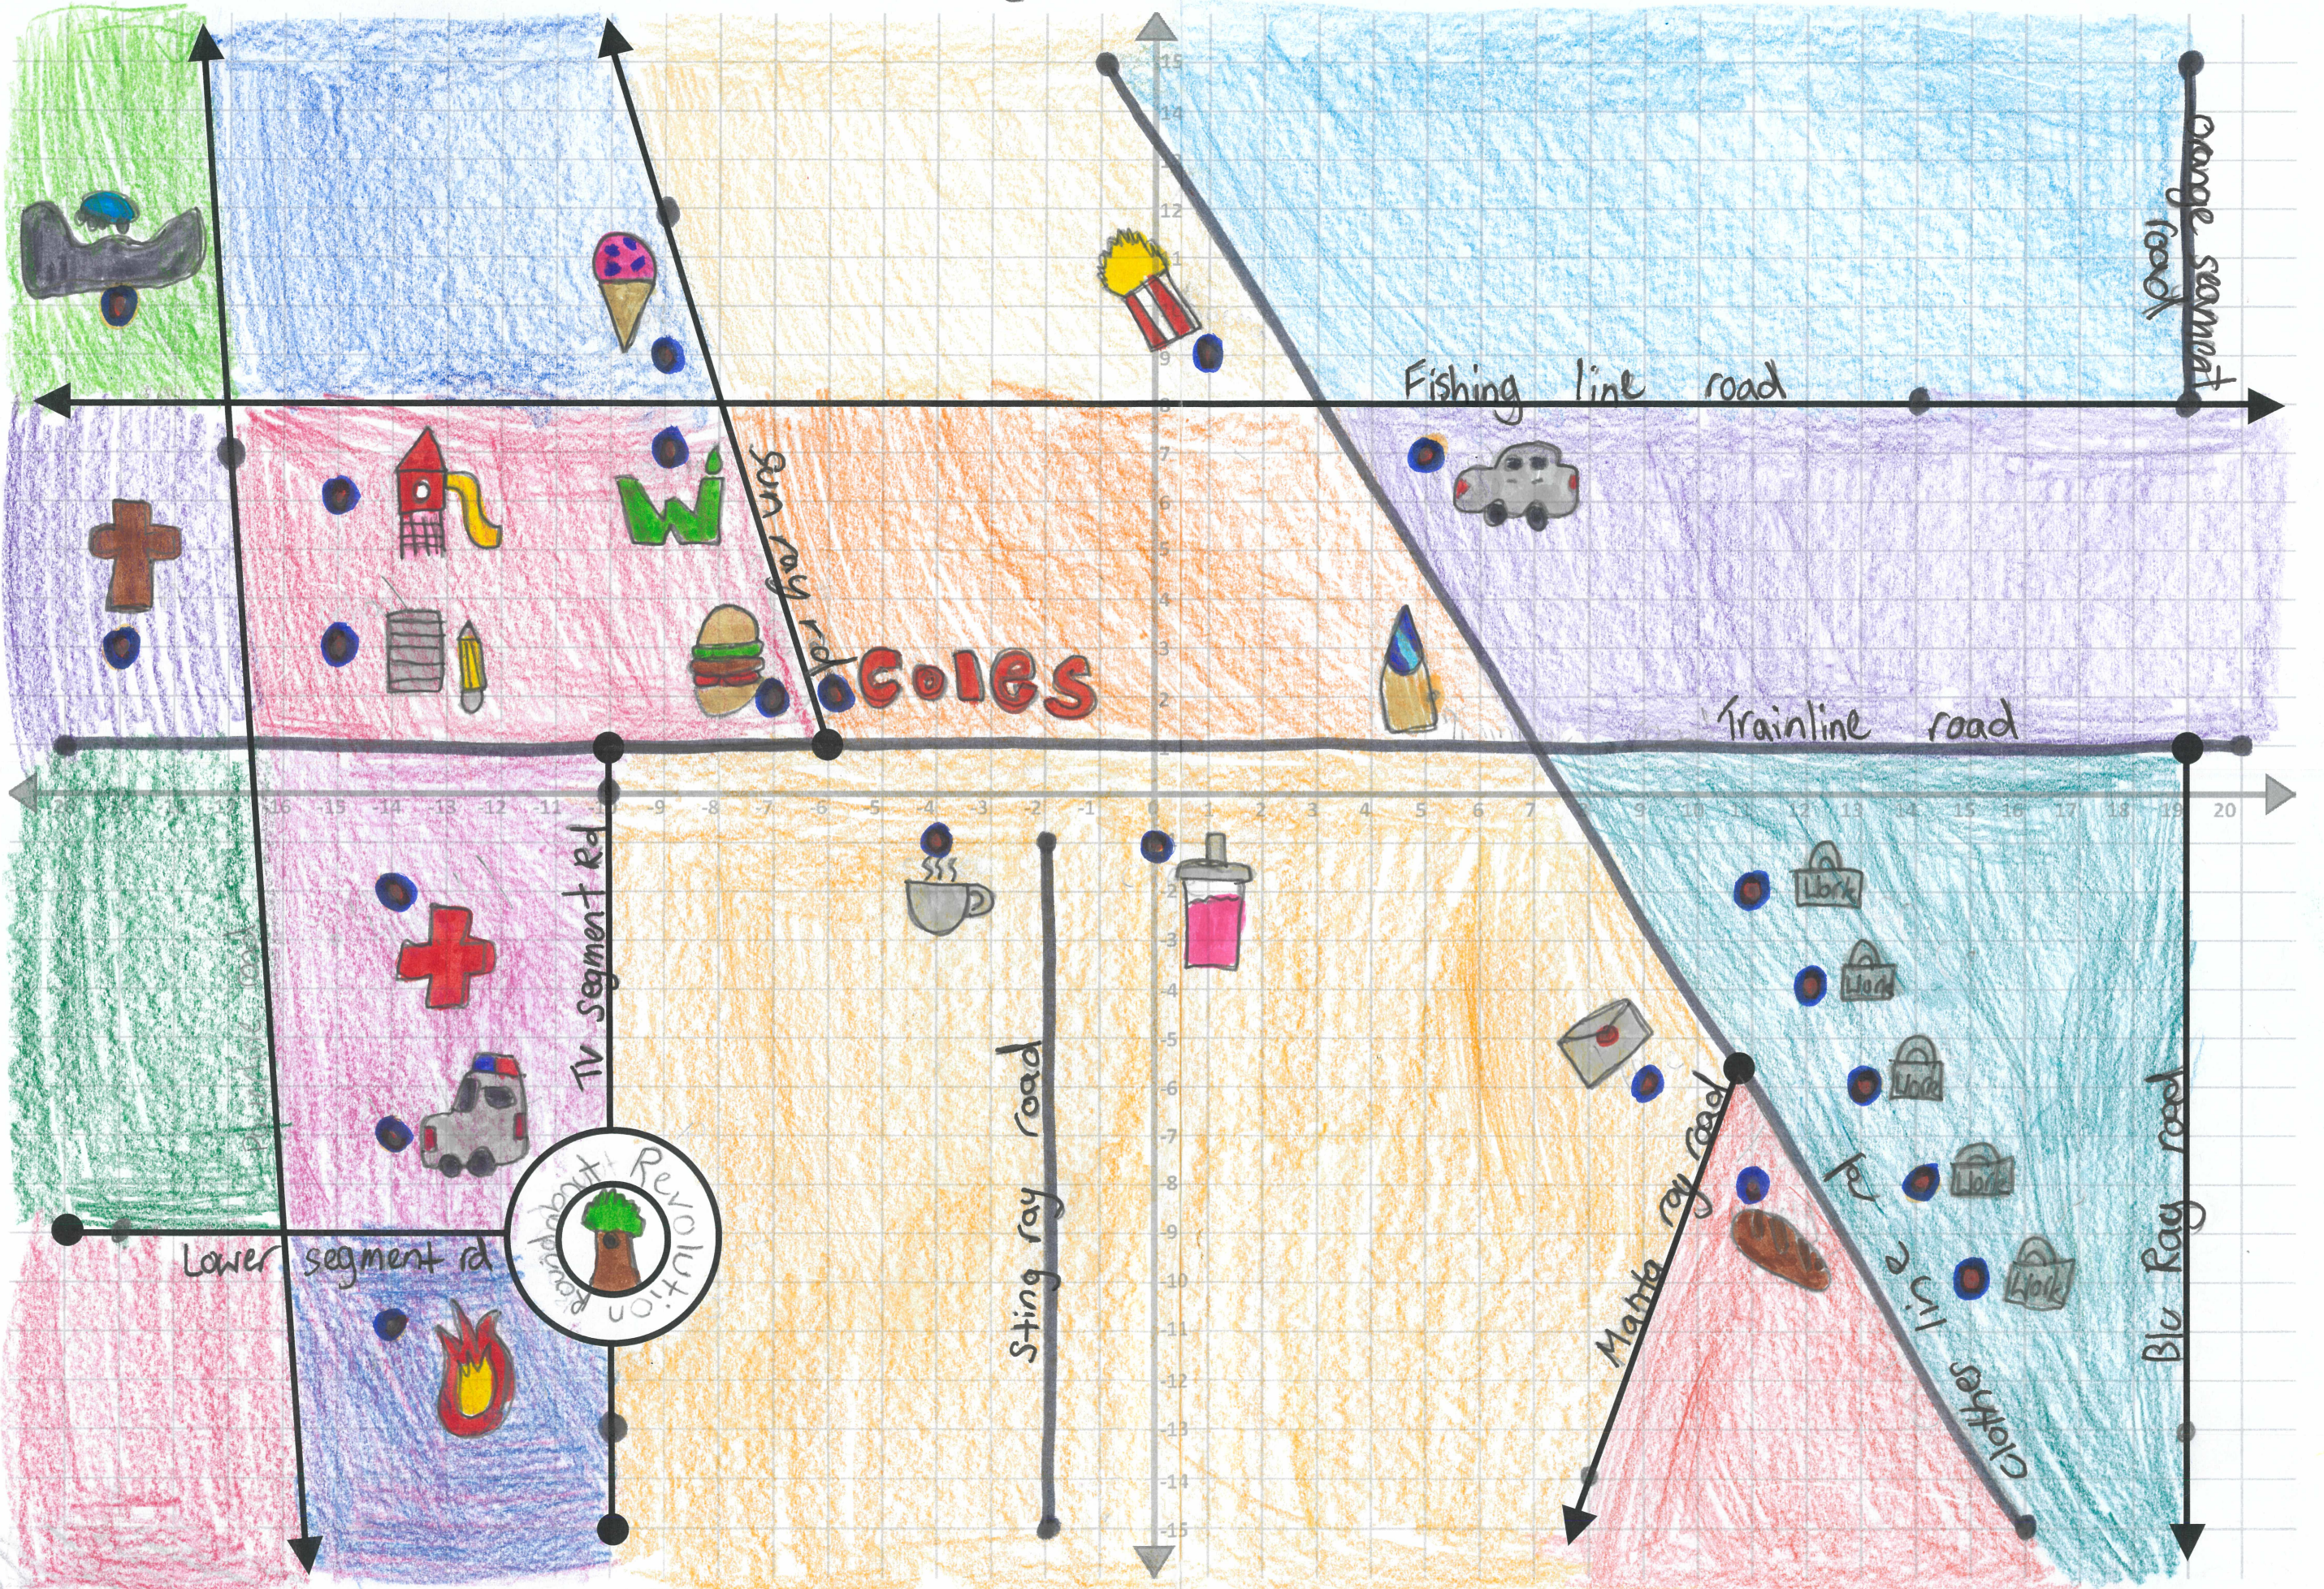

Geometry Town

Colourly - Opposite Town

Abbey 7/73

Colourville

GEOMETRY TOWN