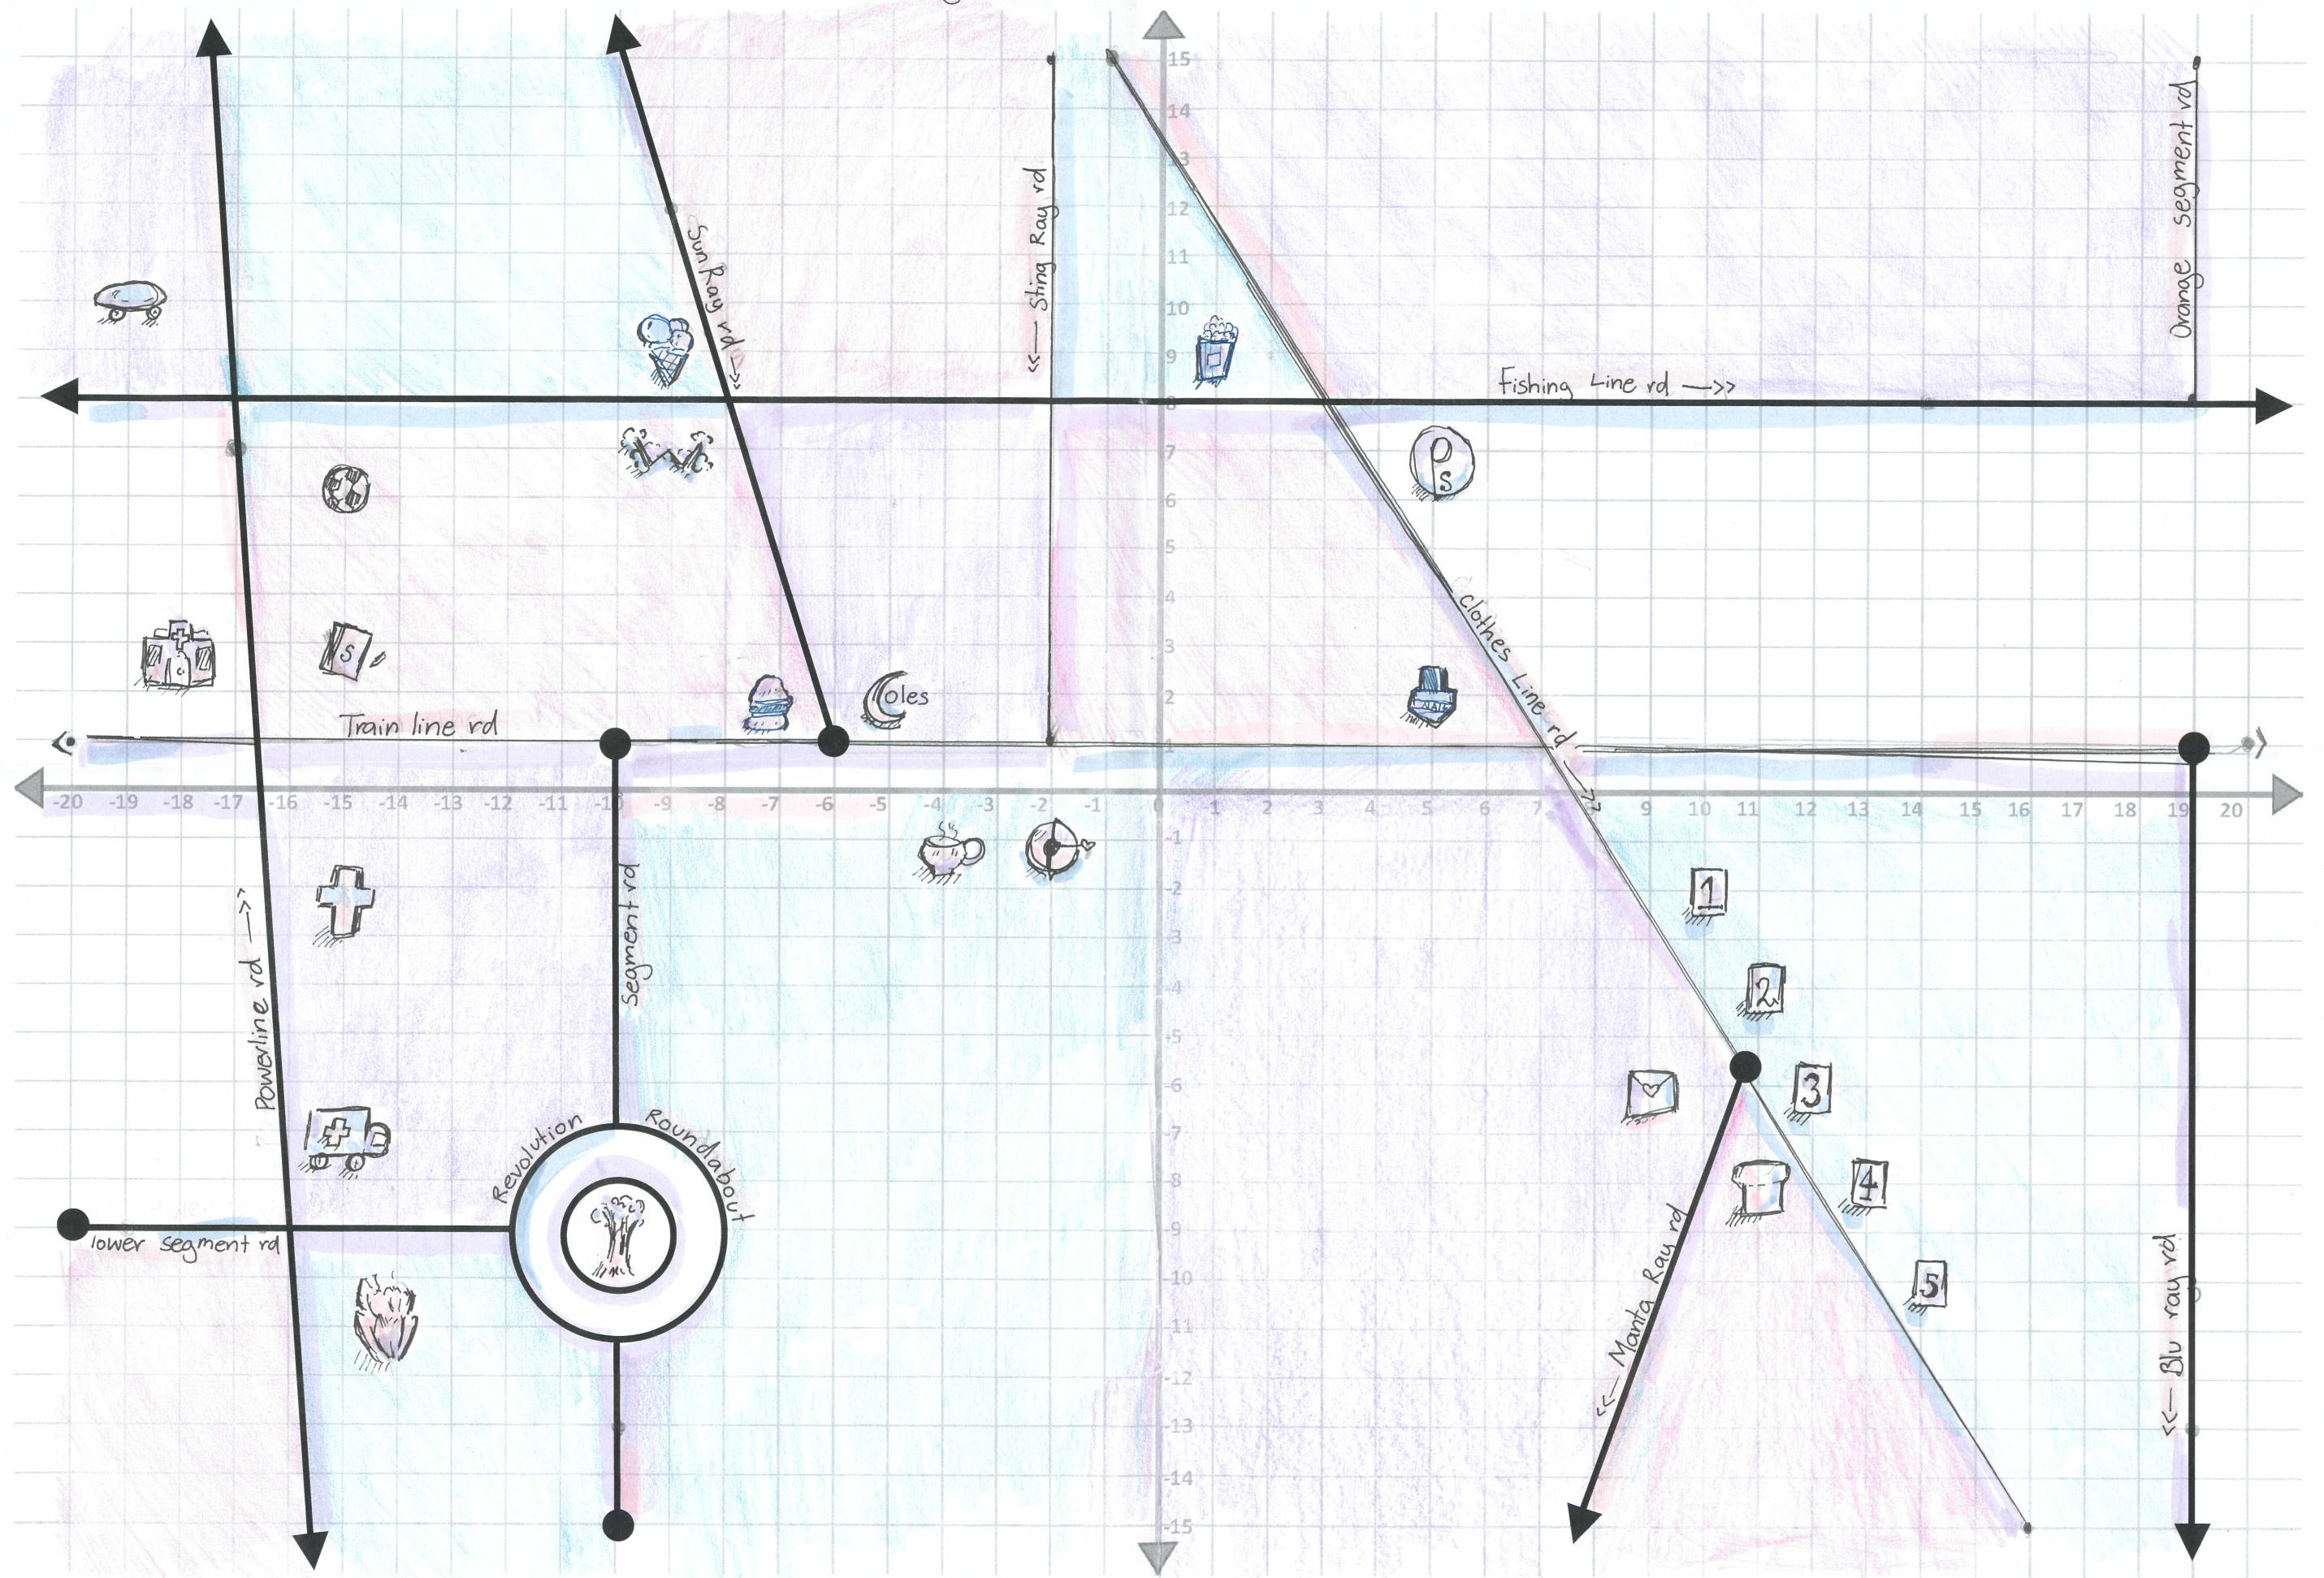

Geometry Town

Colourly - Opposite Town

Abbey 7/73

Colourville

GEOMETRY TOWN